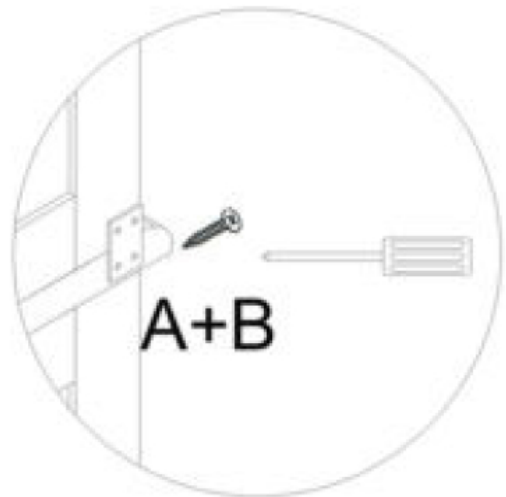

# LOBERON

COMING HOME

<p><b>A x2</b></p>  <p><b>30*60mm</b></p>	<p><b>B x8</b></p>  <p><b>3.5*30mm</b></p>
--	--

1

# LOBERON

COMING HOME

A x4 	B x2 	C x4  6*25mm	D x4  6*15mm	E x4 
---	---	---	--	---